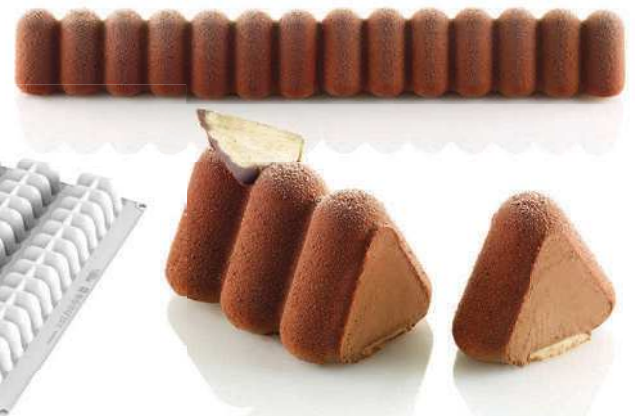

11591 - PLAQUE 4 MOULES TRILOGY 32.70 €
375 x 46 x h 51mm - 2000 ml
Trilogy mould

Moules en barre pouvant être coupés à la longueur souhaitée.
La plaque 388 x 288 mm